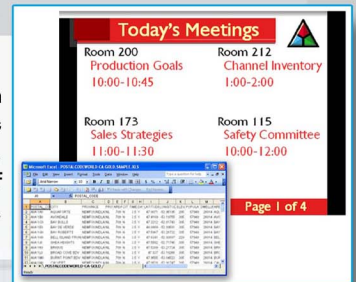

### Weather

The Basic Weather Package includes instruments for reading & displaying temperature, wind speed, direction, rainfall, as well as calculation and display of wind chill. The Deluxe Weather Package adds instruments for barometric pressure, humidity, & the calculations for dew point. The weather information can be displayed in the overlay regions at the top or bottom of the screen as either static text or crawling text. Also available with heated rain bucket, heated anemometer, and solar protected temperature and humidity probes.

### TxStream

TxStream enables real time weather forecast data delivery to the Avelin. TxStream pulls N.O.A weather data at regular intervals throughout the day providing for real time, automated updates right on the screen. Forecasts are scrolled along any of the Avelin's (4) overlay regions for easy visibility.

### VCR/DVD Control

EZ Stream is a Customizable program for interfacing the Avelin to database applications. Useful for displaying conference schedules, meeting room schedules, price updates, Tee Times, etc. EZ Stream saves time by automating the entire process of creating page information and posting the results to your screen.