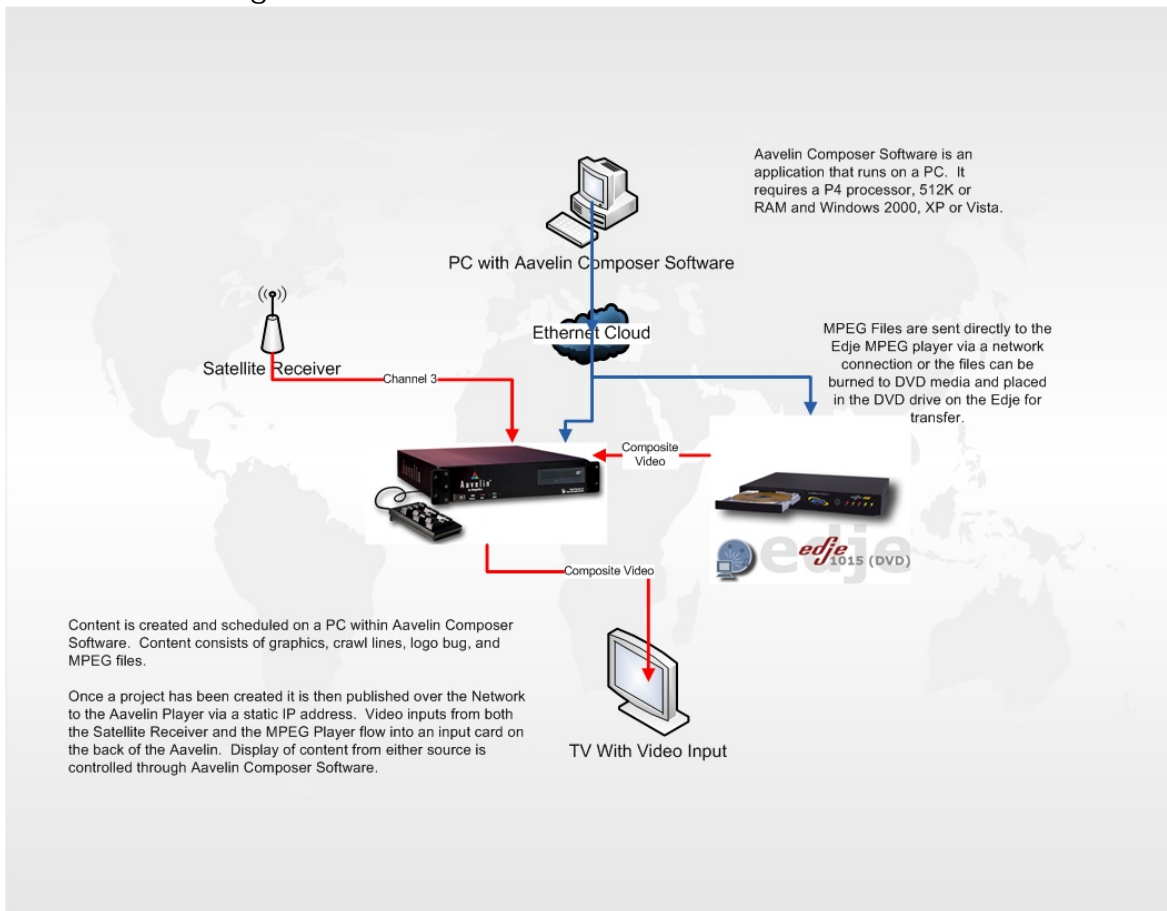

Connection Diagram